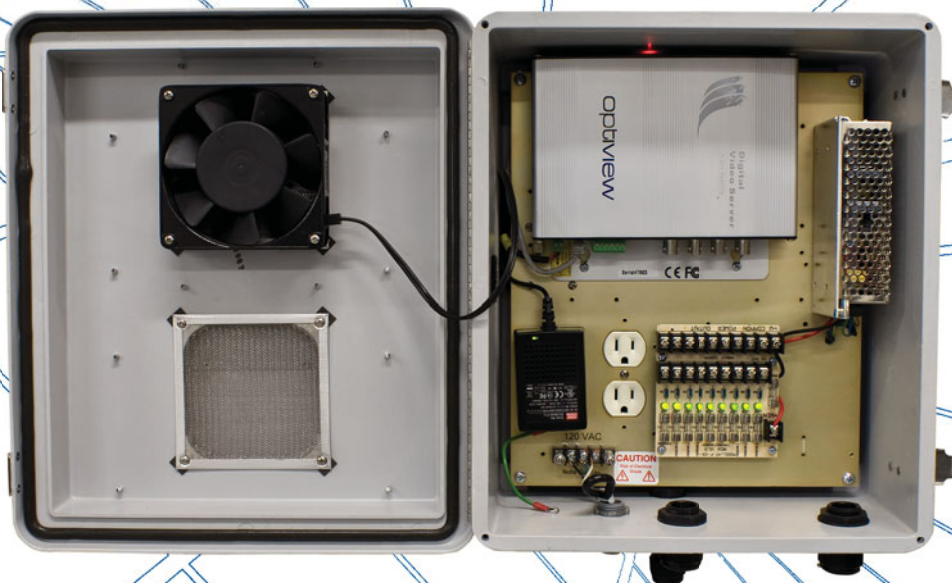

WIP4

Complete Long Range Wireless Video Transmission System

Features:

- Optiview full feature DVR software
- Compatible with Optiview VR series DVRs
- 54 mbps
- 9 channel, 10amp camera power
- H.264 video transmission
- Weather proof housing
- Thermostatic cooling fan
- 4 channel video server
- 110v outlet for added devices
- 1000 ft line of sight transmission range
- Add 15db directional antenna for up to .5 mile range
- Add additional "relay" bridge to extend total
- Dimensions (W*L*H): 13.5" x 8.75" x 15.3"

IP Server Specs:

Optiview's newest IP server allows real time streaming video via high speed network from camera to our enterprise VR series network server client allowing onsite recording and playback. You may also view it via IE from any network connection.

- Embedded OS
- Embedded MCU
- High performance DSP hardware compression
- H.264 video compression algorithm and each channel can be real time 30FPS
- Motion detection
- Configurable OSD & LOGO
- Variable bit rate or variable frame rate
- Dual-stream and the sub stream can support CIF/QCIF compression resolution
- TCP, UTP, RTP, Multicast, DHCP, etc
- Remote parameters setup
- Remote upgradeable firmware
- Remote control PTZ
- Supports Internet Explore viewing
- Remote alarm information
- Max support 4CIF compression resolution real time